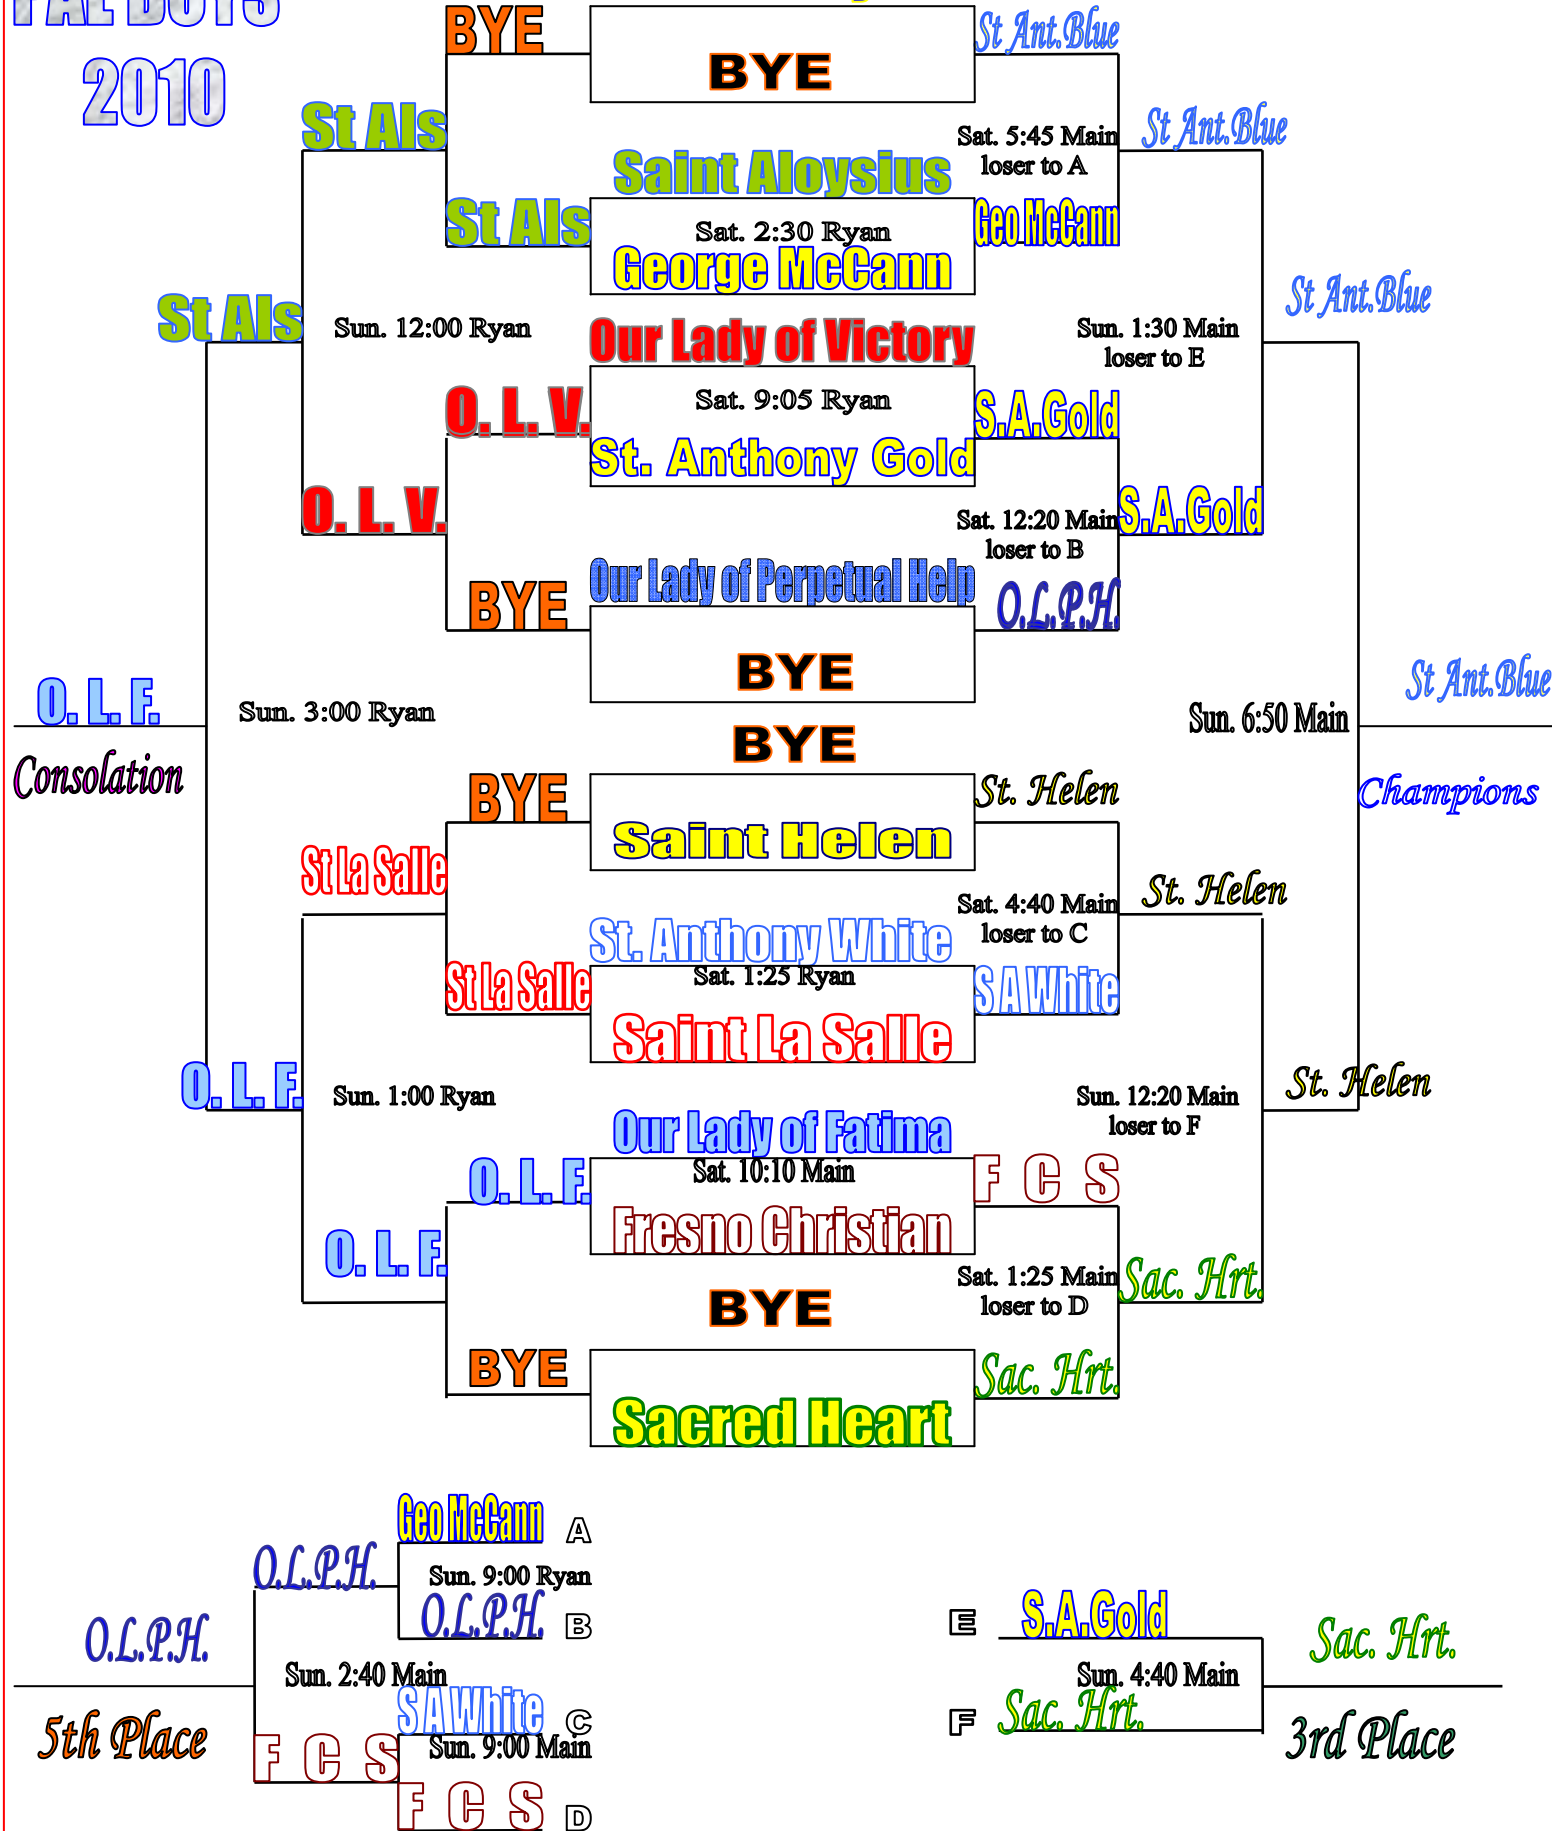

PAL BOYS 2010

Saint Anthony Blue

PAL GIRLS

2010